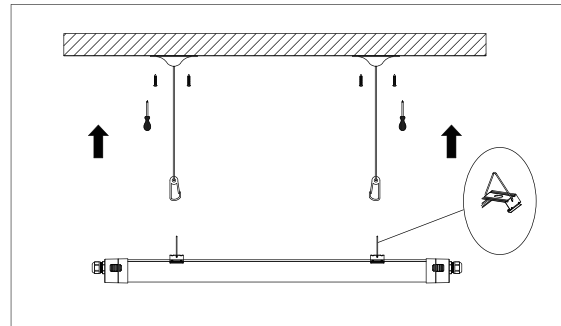

Notes:

- All values in +25°C ambient temperature
- Luminous flux tolerance +-5%, power tolerance +-5%.

Accessory

Accessories	IMAGE	DESIGNTION	MATERIAL	QUANTITY	ACCESSORY USE
Standard	01	Ceiling Mounting Bracket	Stainless steel	2PCS	For ceiling mounting and suspension using
Standard	02	Screw	Stainless steel	2PCS	For ceiling mounting using
Optional	03	Suspension Cable	Stainless steel	2PCS	For suspension using
Optional	04	Waterproof Rubber Plug	PC	1PCS	For through-wiring using
Optional	05	M20 Connector	PC	1PCS	For through-wiring using

Wiring

- Standard

- Through-wiring

Installation

1 Ceiling Mounting

2 Suspension

■ Please Note: All the operations must be in the condition of power off

■  The luminaires are intended for indoor use. If you don't understand anything, please consult the sales staff.