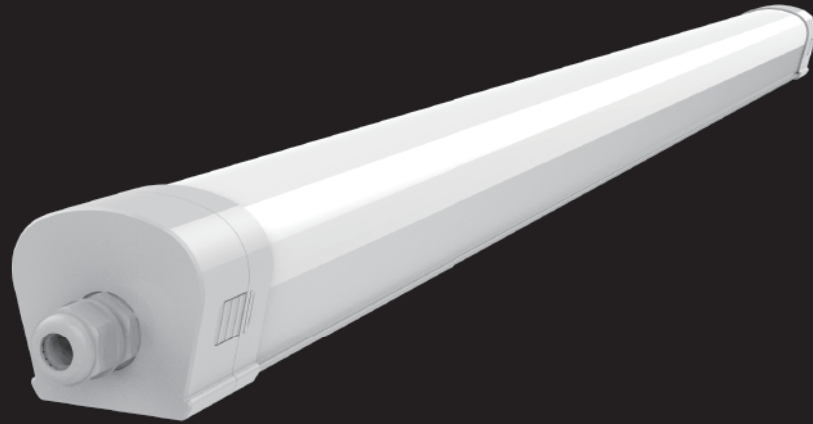

Pilot Version Tri-proof A30

A30 has the most uniform illumination and wide lighting distribution thanks to the ultra slim design, it's recommended as an ideal solution to a lot of applications such as parking lots, factory, low-racked warehouses. Patent pull-out endcap design makes it extremely fast opening and saving you labor cost on installation and maintenance.

Feature

- Tool-free and fast installation
- Multi-installation ceiling mounting, suspension, wire suspension
- Through-wiring 3x1.5mm²
- High efficiency up to 160lm/W
- Modular and integrated design for maintenance

Toolless pull-out endcap
Fast Installation

Simple connection

push-on connector
3*1.5mm²; 3*2.5mm²;

Dimension

Parameter

Model NO. / Length	Power (W)	(Frosted Cover) Lumens 160lm/W
A30 / 600mm	16	2500
A30 / 1200mm	16	2500
A30 / 1200mm	22	3500
A30 / 1500mm	28	4500
A30 / 1500mm	34	5440

AC Input	220-240V 50/60Hz
Light Source	SDCM<3
CRI Range	80 / 90 / 95
CCT Range	WW(3000K) NW(4000K) DW(5000K) CW(6500K)
Light Efficiency	160lm/W
Beam Angle	120°
Lifespan	102000h L80B10 / 118000h L80B50 @Ta 25°C
Size	56(W)*54(H)
Waterproof	IP65 & IK08
Warranty	5 years