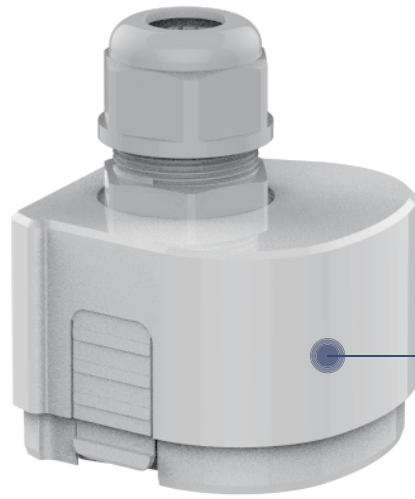

Pilot Version Tri-proof A30

A30 has the most uniform illumination and wide lighting distribution thanks to the ultra slim design, it's recommended as an ideal solution to a lot of applications such as parking lots, factory, low-racked warehouses. Patent pull-out endcap design makes it extremely fast opening and saving you labor cost on installation and maintenance.

Feature

- Tool-free and fast installation
- Multi-installation ceiling mounting, suspension, wire suspension
- Through-wiring 3x1.5mm²
- High efficiency up to 160lm/W
- Modular and integrated design for maintenance

Toolless pull-out endcap
Fast Installation

Simple connection

push-on connector
3*1.5mm²; 3*2.5mm²;

Dimension

Parameter

Model NO. / Length	Power (W)	(Frosted Cover) Lumens 160lm/W
A30 / 600mm	16	2500
A30 / 1200mm	16	2500
A30 / 1200mm	22	3500
A30 / 1500mm	28	4500
A30 / 1500mm	34	5440

AC Input	220-240V 50/60Hz
Light Source	SDCM<3
CRI Range	80 / 90 / 95
CCT Range	WW(3000K) NW(4000K) DW(5000K) CW(6500K)
Light Efficiency	160lm/W
Beam Angle	120°
Lifespan	102000h L80B10 / 118000h L80B50 @Ta 25°C
Size	56(W)*54(H)
Waterproof	IP65 & IK08
Warranty	5 years