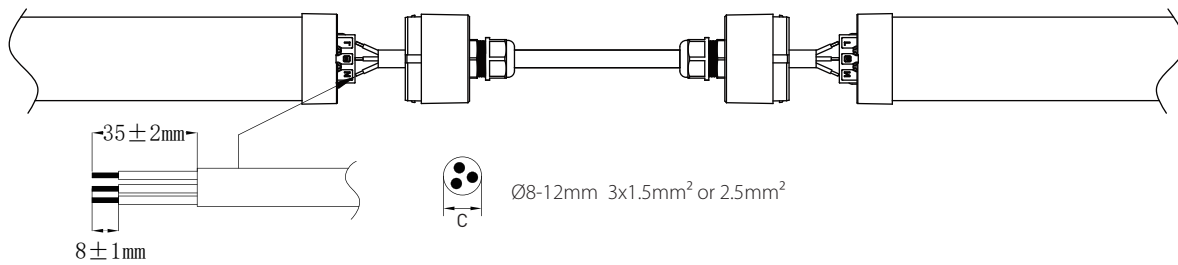

Wiring

- Standard

- Through-wiring

Installation

1 Ceiling Mounting

2 Suspension

■ Please Note: All the operations must be in the condition of power off

■ The luminaires are intended for indoor use. If you don't understand anything, please consult the sales staff.

Attention

This specification is for reference only, we reserve the right to change without notice. If you need the updated info, please contact local distributors or visit our website at <http://www.ervan.cn>

This product is non-resistant to some chemical substances, please contact the manufacturer for the details.

Statement

According to the International Standard of LED luminaire, here ERVAN formally claims that ERVAN LED Tri-proof (Weather proof) series products is only allowed to be applied to indoor neutral environment. Meanwhile ERVAN promises full warranty for the products.

Any severe environment application including high/low temperature, high humidity, high salinity, high-ammonia etc. is not permitted without the official confirmation from the manufacturer. If any misapplication happens, the warranty policy is no longer guaranteed.

ERVAN reserves the right of final explanation.