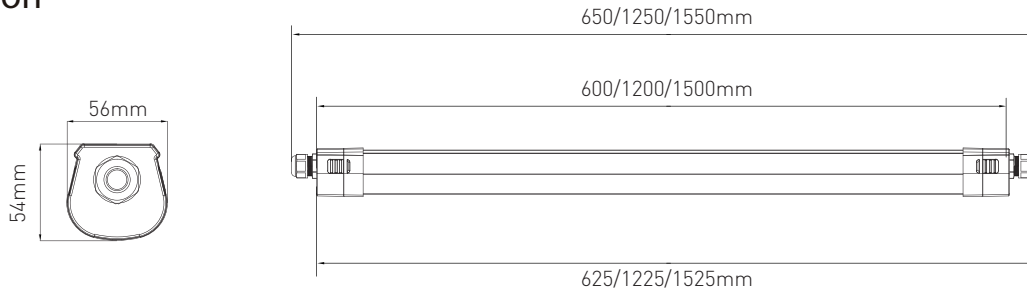

Feature

- Tool-free and fast installation
- Multi-installation ceiling mounting, suspension, wire suspension
- Through-wiring 3x1.5mm²
- High efficiency up to 160lm/W
- Modular and integrated design for maintenance

Toolless pull-out endcap
Fast Installation

Simple connection

push-on connector
3*1.5mm²; 3*2.5mm²;

Dimension

Parameter

Model NO. / Length	Power (W)	(Frosted Cover) Lumens 160lm/W
A30 / 600mm	16	2500
A30 / 1200mm	16	2500
A30 / 1200mm	22	3500
A30 / 1500mm	28	4500
A30 / 1500mm	34	5440

AC Input	220-240V 50/60Hz
Light Source	SDCM<3
CRI Range	80 / 90 / 95
CCT Range	WW(3000K) NW(4000K) DW(5000K) CW(6500K)
Light Efficiency	160lm/W
Beam Angle	120°
Lifespan	102000h L80B10 / 118000h L80B50 @Ta 25°C
Size	56(W)*54(H)
Waterproof	IP65 & IK08
Warranty	5 years