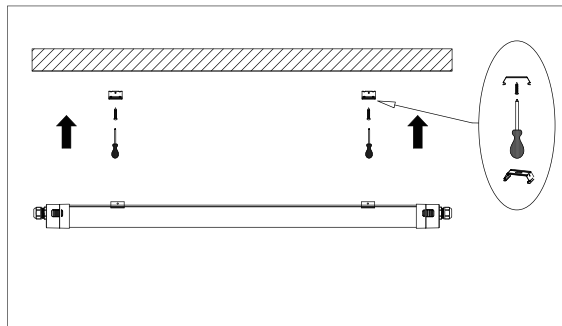

Notes:

- All values in +25°C ambient temperature
- Luminous flux tolerance +-5%, power tolerance +-5%.

Accessory

Accessories	IMAGE	DESIGNTION	MATERIAL	QUANTITY	ACCESSORY USE
Standard	01	Ceiling Mounting Bracket	Stainless steel	2PCS	For ceiling mounting and suspension using
Standard	02	Screw	Stainless steel	2PCS	For ceiling mounting using
Optional	03	Suspension Cable	Stainless steel	2PCS	For suspension using
Optional	04	Waterproof Rubber Plug	PC	1PCS	For through-wiring using
Optional	05	M20 Connector	PC	1PCS	For through-wiring using

Wiring

- Standard

- Through-wiring

Installation

1 Ceiling Mounting

2 Suspension

■ Please Note: All the operations must be in the condition of power off

■  The luminaires are intended for indoor use. If you don't understand anything, please consult the sales staff.