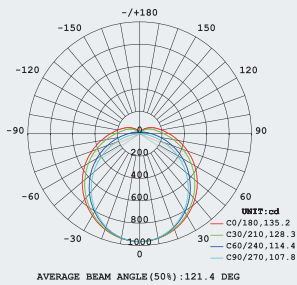

Toolless pull-out endcap
Fast Installation

Simple connection

push-on connector
3*1.5mm²; 3*2.5mm²;

Dimension

Parameter

Model NO. / Length	Power (W)	(Frosted Cover) Lumens 160lm/W
A30 / 600mm	16	2500
A30 / 1200mm	16	2500
A30 / 1200mm	22	3500
A30 / 1500mm	28	4500
A30 / 1500mm	34	5440

AC Input	220-240V 50/60Hz
Light Source	SDCM<3
CRI Range	80 / 90 / 95
CCT Range	WW(3000K) NW(4000K) DW(5000K) CW(6500K)
Light Efficiency	160lm/W
Beam Angle	120°
Lifespan	102000h L80B10 / 118000h L80B50 @Ta 25°C
Size	56(W)*54(H)
Waterproof	IP65 & IK08
Warranty	5 years